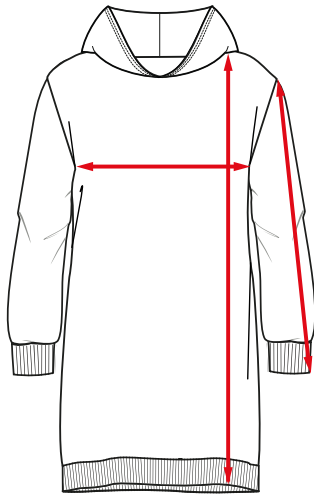

## Womens sweat dress

The right size for you!\*

### Total length

Place the measuring tape at the highest point of your shoulder and measure up the given total length in cm for your size.

### Chest measurement

Run the tape measure horizontally under your armpits and over the strongest part of your chest.

### Sleeve length

Put the measuring tape at the furthest point of your shoulder and measure from there approx. to the top center of your back hand.

Our Size	EU	UK	US	FR	IT	Total length (in cm)	Chest measurement (in cm)	Sleeve length (in cm)
34/XS	34	6	XS	36	40	84	94	56
36/S	36	8	S	38	42	86	98	57
38/M	38	10	M	40	44	88	102	58
40/L	40	12	L	42	48	90	106	59
42/XL	42	14	XL	44	50	92	110	60
44/2XL	44	16	2XL	46	52	94	114	61