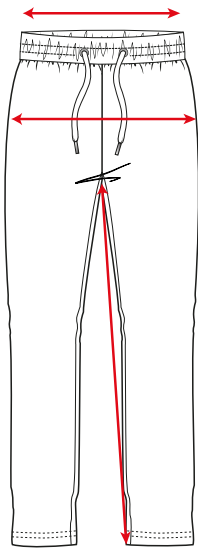

CARLO COLUCCI

Womens Sweatpants

The right size for you!*

Waisband

Measure once around your lower abdomen exactly at the height where a belt would sit. The tape measure should be comfortable and straight.

Hip measurement

Put the tape measure around your hips and measure the scope at the strongest point of your buttocks.

Inseam length

Measure vertically inside your legs from crotch to ankle.

Our Size	EU	UK	US	FR	IT	Waistband (in cm)	Hip measurement (in cm)	Inseam length (in cm)
34/XS	34	6	XS	36	40	60	78	67
36/S	36	8	S	38	42	64	82	68
38/M	38	10	M	40	44	68	86	69
40/L	40	12	L	42	48	72	90	70
42/XL	42	14	XL	44	50	76	94	71
44/2XL	44	16	2XL	46	52	80	98	73