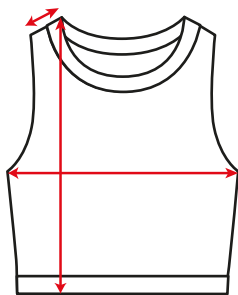

CARLO COLUCCI

Womens Sweatshorts

The right size for you!*

Total length

Place the measuring tape at the highest point of your shoulder and measure up vertical the given total length for your size.

Chest measurement

Run the tape measure horizontally under your armpits and over the strongest part of your chest.

Shoulder width

Place the measuring tape at the base of your neck and measure the given length in cm for your size.

Our Size	EU	UK	US	FR	IT	Total length (in cm)	Chest measurement (in cm)	Shoulder width (in cm)
34/XS	34	6	XS	36	40	44	78	4,5
36/S	36	8	S	38	42	45	82	4,5
38/M	38	10	M	40	44	46	86	5
40/L	40	12	L	42	48	47	90	5
42/XL	42	14	XL	44	50	48	94	5,5
44/2XL	44	16	2XL	46	52	49	98	5,5