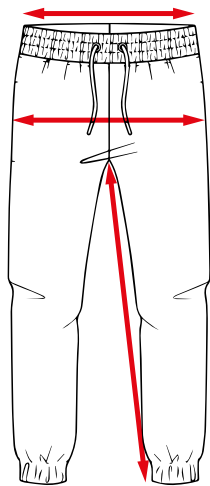

CARLO COLUCCI

Men's pants (Sweat) regular fit

The right size for you!*

Waistband

Measure once around your lower abdomen exactly at the height where a belt would sit. The tape measure should be comfortable and straight.

Hip measurement

Put the tape measure around your hips and measure the scope at the strongest point of your buttocks.

Inseam length

Measure vertically inside your legs from crotch to ankle.

Our size	EU/FR/IT	UK	US	Waistband (in cm)	Hip measurement (in cm)	Inseam length (in cm)
XXS	42	32	XXS	70	98	74
XS	44	34	XS	74	102	75
S	46	36	S	78	106	75
M	48	38	M	82	110	76
L	50	40	L	86	114	77
XL	52	42	XL	90	118	78
2XL	54	44	2XL	94	122	79
3XL	56	46	3XL	104	132	81
4XL	58	48	4XL	112	140	82
5XL	60	50	5XL	120	148	83